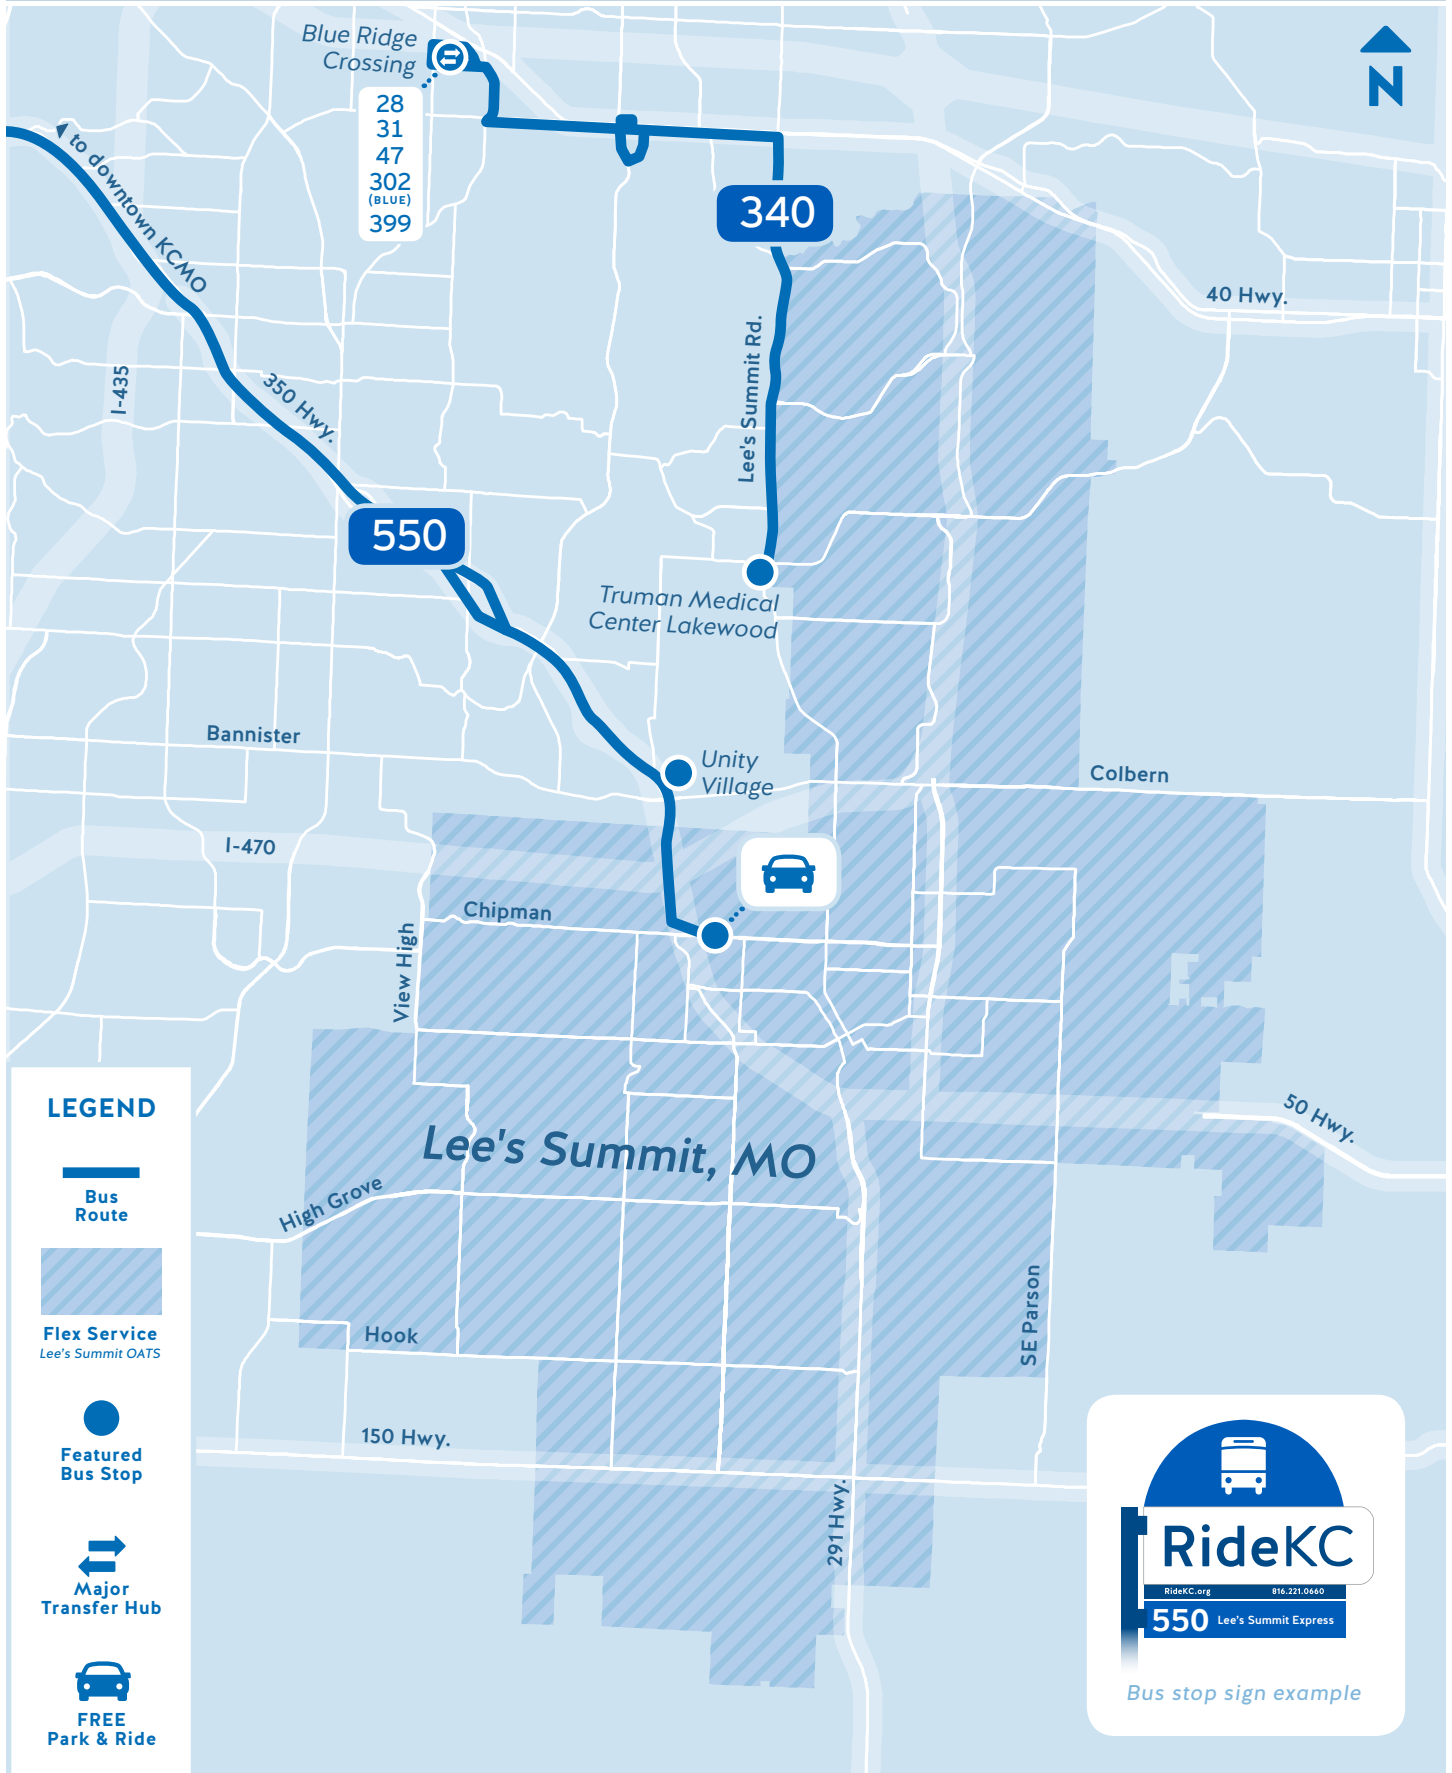

Bus Service in Lee's Summit, MO

For more route and schedule information, visit RideKC.org

RideKC