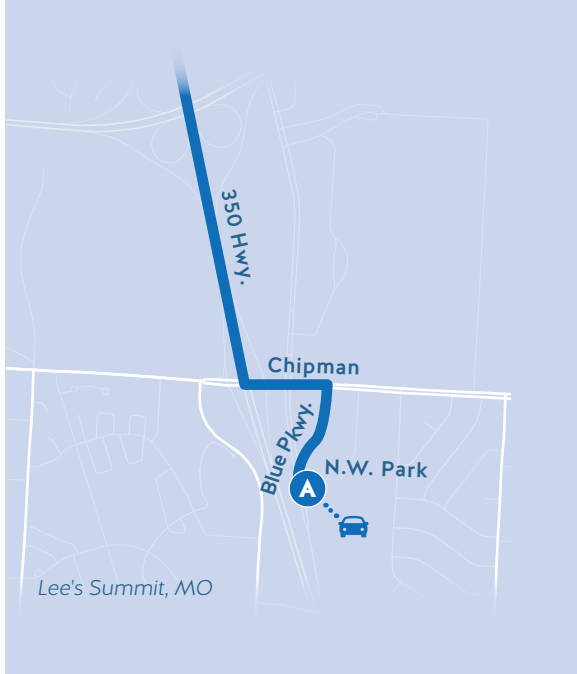

550 Lee's Summit Express

Free Park & Ride

A **350 Hwy.**
500 NW Blue Pkwy, Lee's Summit, MO 64063
Park at the lot next to 350 Hwy. on
N.W. Park Ln. and Blue Pkwy.
Route: 550

HOW TO PAY

Bus Fare

Cash Fare: Pay the cash fare with coins or dollar bills ($1-20). Children 5 and under ride free. Children 6 to 11 pay reduced fare. Routes 100-199 require exact cash fare.

Reduced Fares: With Reduced Farecard or Medicare Card, you can pay the reduced fare or buy a Reduced Fare Pass. Not available with certain passes (see below).

Transfers: After paying cash fare or inserting a Change Card, you can request a transfer (a swipe card), which is good for two hours. Additional fare may be required when transferring to a route with a higher fare.

Change Cards: Pay with a $5, $10 or $20 bill and receive a Change Card (a dip card) for future rides. The farebox will debit the unused fare balance for up to one year from the activation date. Not available on routes 100-199.

Single Ride	Full ($)	Reduced ($)
Regular Routes*	1.50	0.75
Select Express Routes (510, 535, 550, 570)	3.00	1.50 Only on 550

Passes

You can purchase 1-Day Passes* on a bus. You can purchase all passes or find a pass outlet at RideKC.org.

Pass Type	Full ($)	Reduced ($)
1-Day Pass*	3.00	Not Available
3-Day Pass*	10.00	Not Available

31-Day Passes:

Regular Routes*	50.00	25.00
Select Express Routes (510, 535, 550, 570)	95.00	Not Available

10-Ride Passes:

K-10 Connector (510)	27.00	Not Available
Johnson County (400-499)	20.25	Not Available
Independence (301-306)	12.00	Not Available

*Excludes routes 510, 535, 550 and 570

For more information
visit RideKC.org

550 Lee's Summit Express

ROUTE Effective Apr. 2, 2018

SERVICE TO:

350 Hwy. Park & Ride
Unity Village
Lee's Summit, MO
Downtown Kansas City, MO
Crossroads Arts District
Crown Center
Union Station